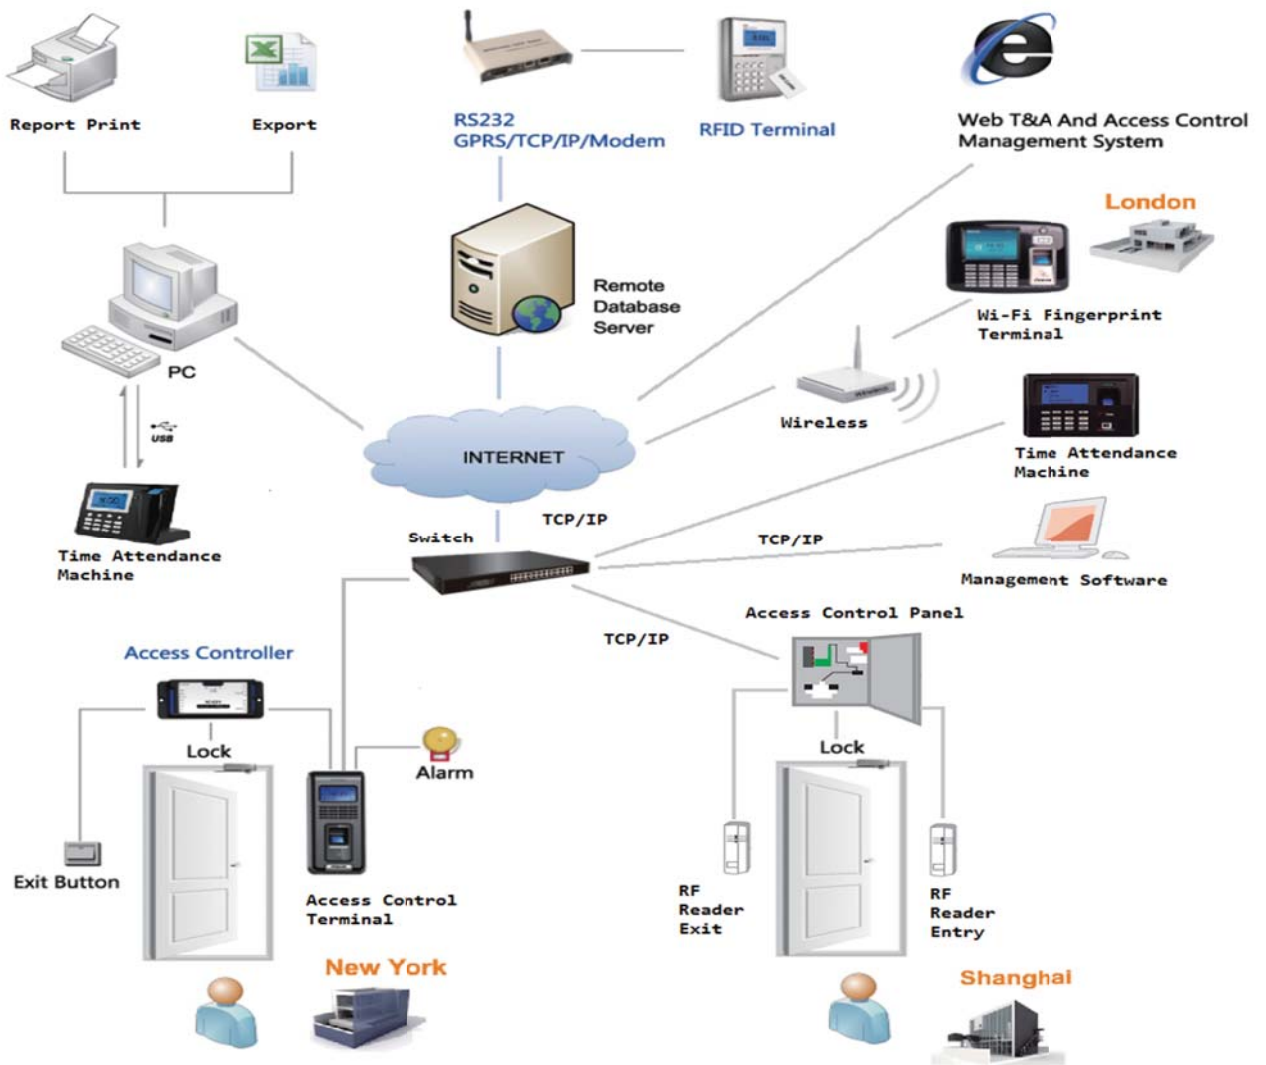

## Access Control Technology & Time Attendance Solution

Access control systems are electronic security solutions that are installed to manage the flow of people into, around and out of buildings. The Main primary functions of access control systems are to monitor the locations of individuals within a building, control where individuals are able to gain access and manage individual user permissions to ensure that access is granted to the correct individual to the correct areas at the correct times. Almasaken Project Co. offers a full range of access control products from a single door systems, up to 200 doors with highly cost effective packages. A complete solution design tailored to customer needs.

**Biometric Time Clock & Attendance Tracking System** that replaces the typical time clock used to track employees attendance. Instead of employees punching in a time-card or logging their attendance by hand, they simply place their finger on the Fingerprint Reader sensor, place their hand into the Hand Reader or flash a card in front of the proximity or HID card reader and the software does the rest.

**ID's, Proximity Card Access Control Solution** is designed to control, monitor and restrict access to identified areas of a client's business, allowing those you want to enter specified areas and restricting those you don't. Access systems can be as simple Standalone System to a networkable system with complete management software it can also integrate CCTV Video Surveillance and alarm systems.

**Automatic Fast Gates Automatic Fast Gates** is the omnipresent method to control and monitor Access area under people movement in your Building reception, Gate area. It Control the flow of staff and visitors easily. The Automatic Fast Gates can be integrated with your existing access control system and Reduce manned guarding requirement to monitor all visitors and staff.